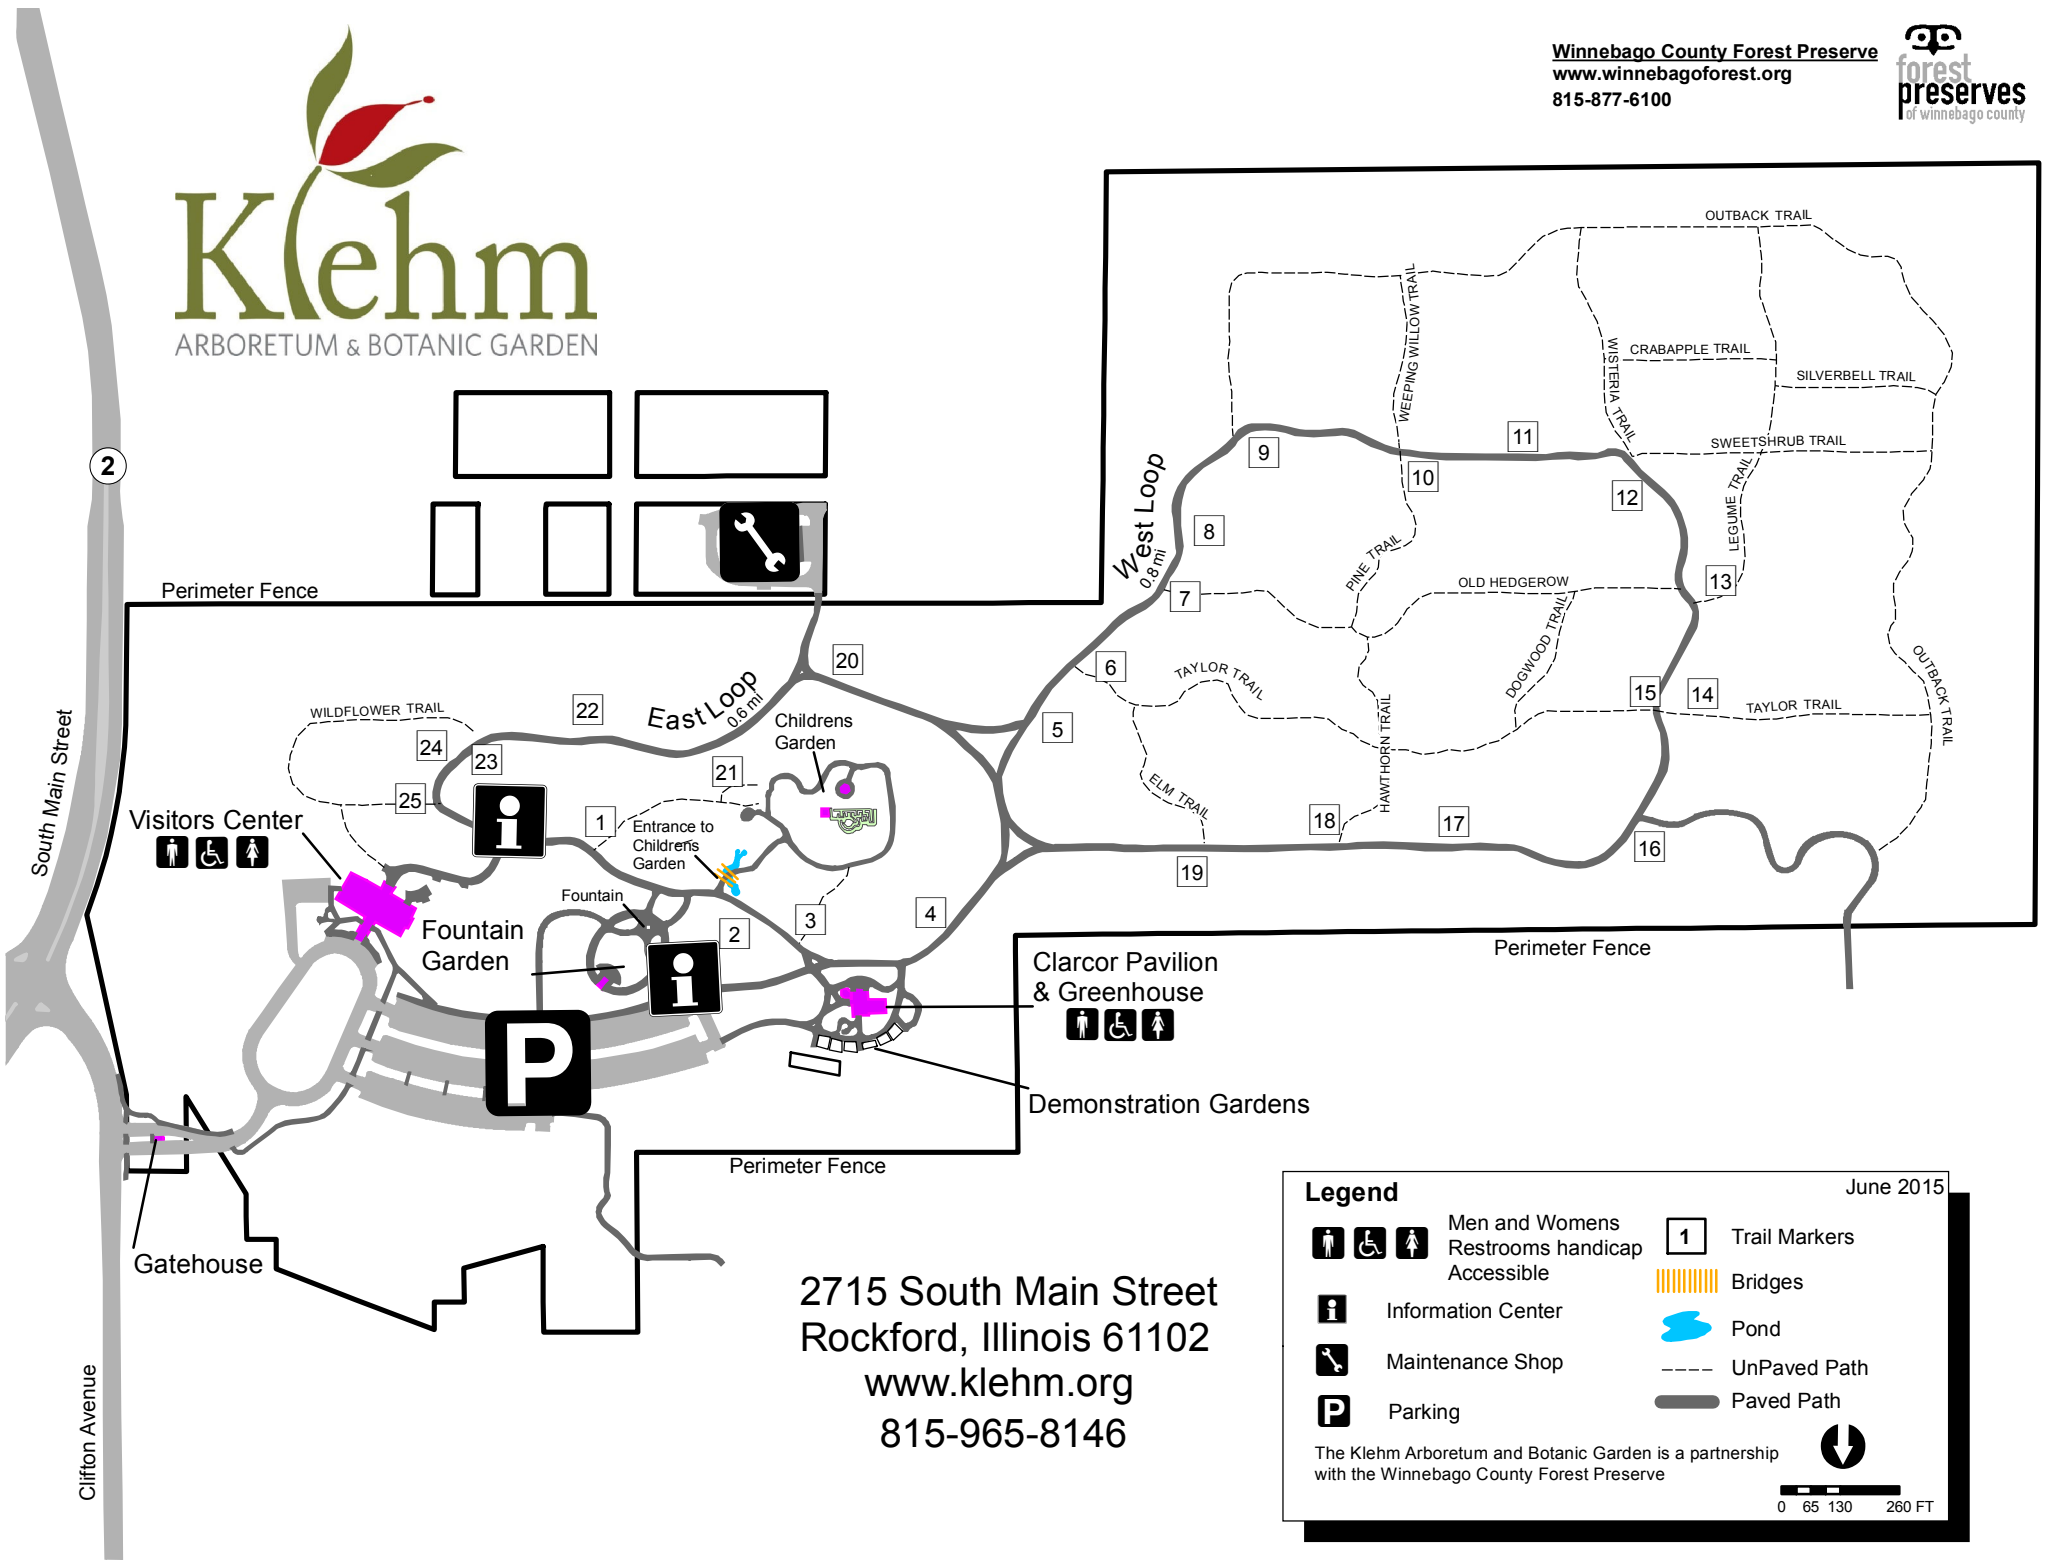

# Klehm

ARBORETUM & BOTANIC GARDEN

2715 South Main Street  
 Rockford, Illinois 61102  
 www.klehm.org  
 815-965-8146

**Legend**

- Men and Womens Restrooms handicap Accessible
- Information Center
- Maintenance Shop
- Parking
- Trail Markers
- Bridges
- Pond
- UnPaved Path
- Paved Path

June 2015

The Klehm Arboretum and Botanic Garden is a partnership with the Winnebago County Forest Preserve

0 65 130 260 FT