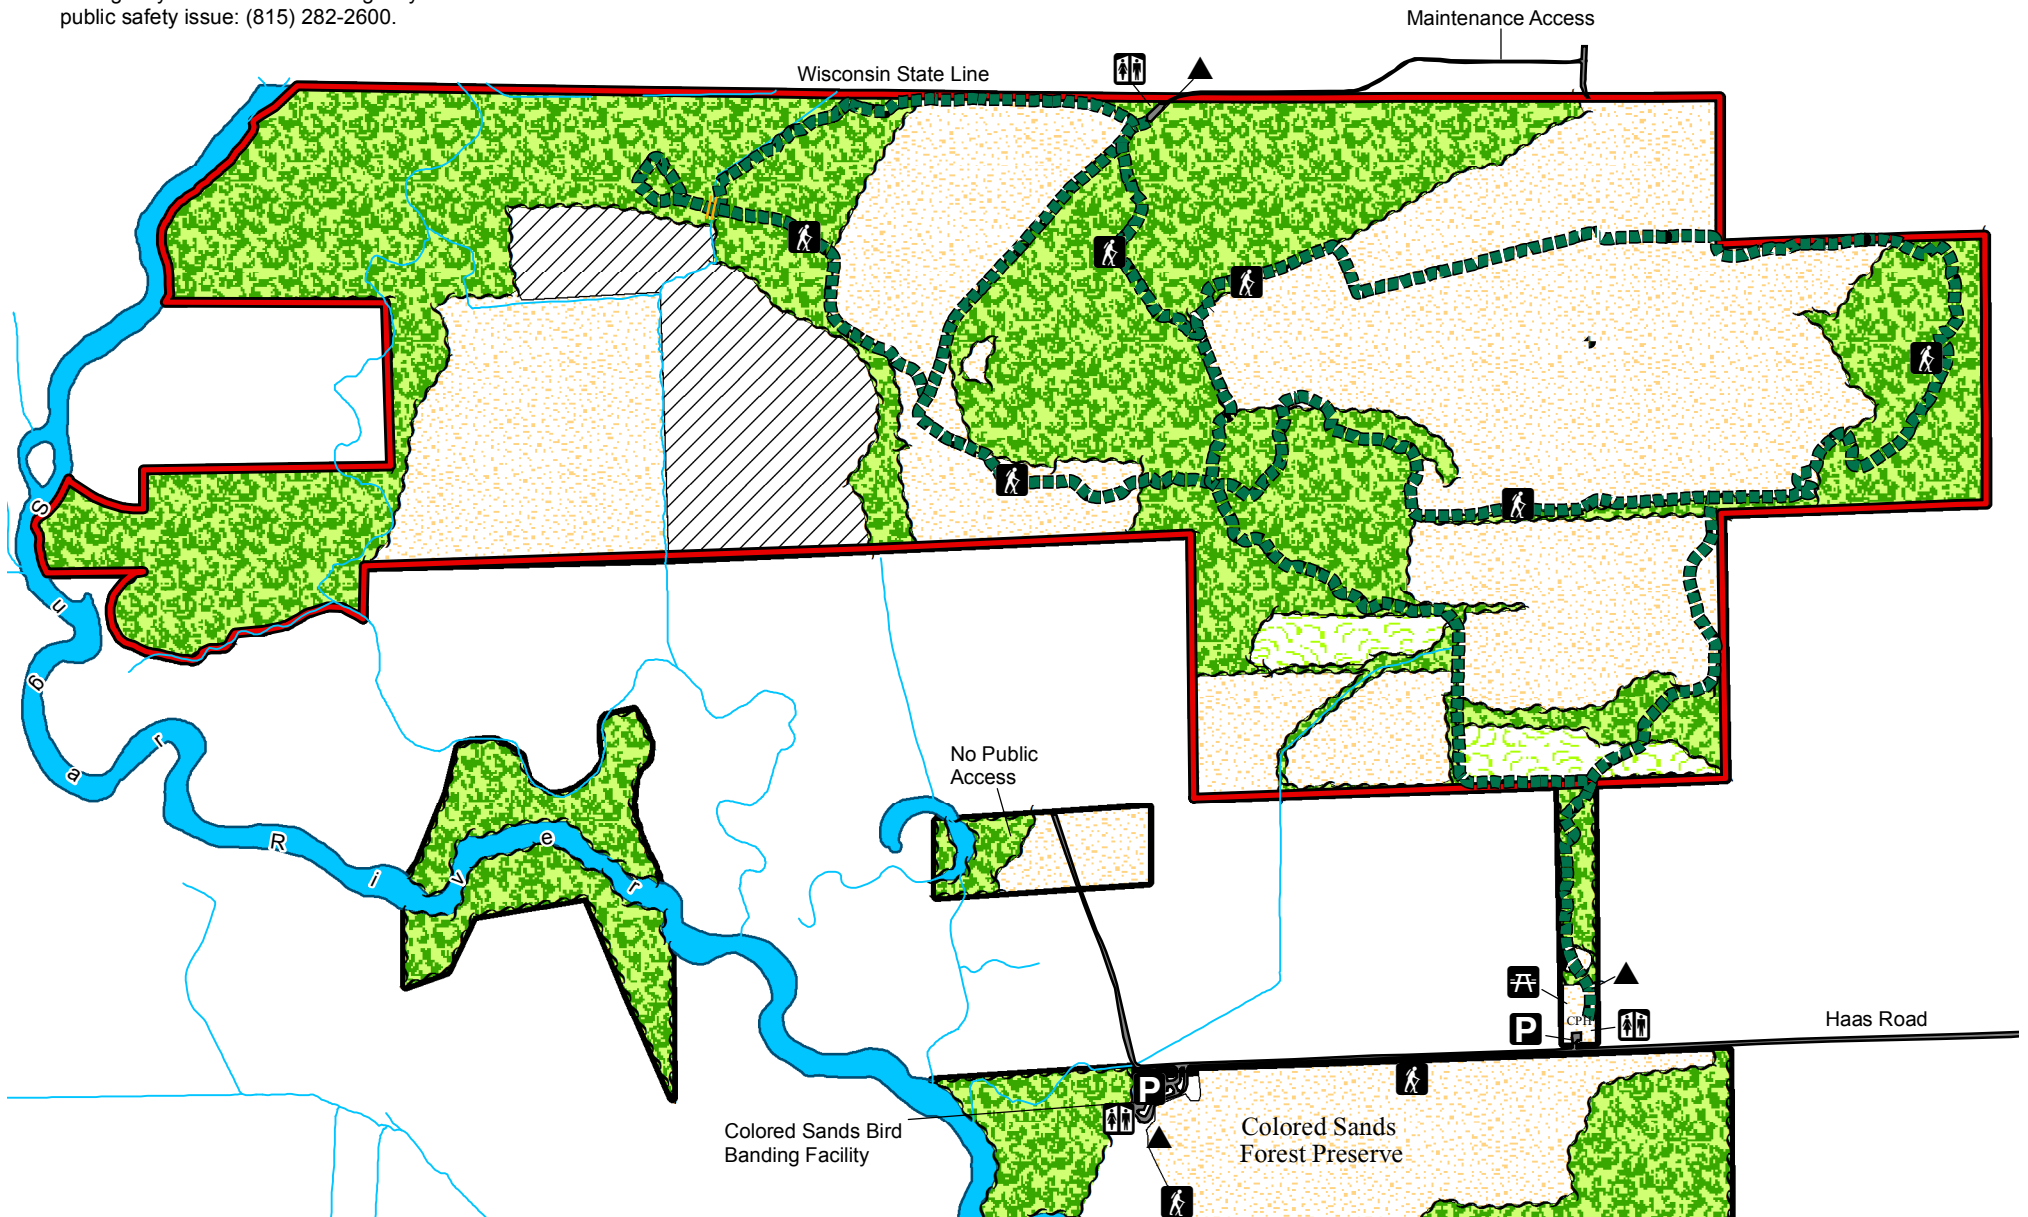

SUGAR RIVER ALDER FOREST PRESERVE

10129 Haas Road

FACILITIES: 529 acre preserve.
Illinois Nature Preserve approx. 500 acres

Preserve open at 7:00a.m.- closed 1/2 hour
after sunset. ALL RESERVATIONS SUBJECT TO
GENERAL USE REGULATION.

Emergency: Call 911. Non-emergency
public safety issue: (815) 282-2600.

Legend

March 2016

For additional information of the Winnebago County Forest Preserves, call (815) 877-6100, or visit winnebagoforest.org